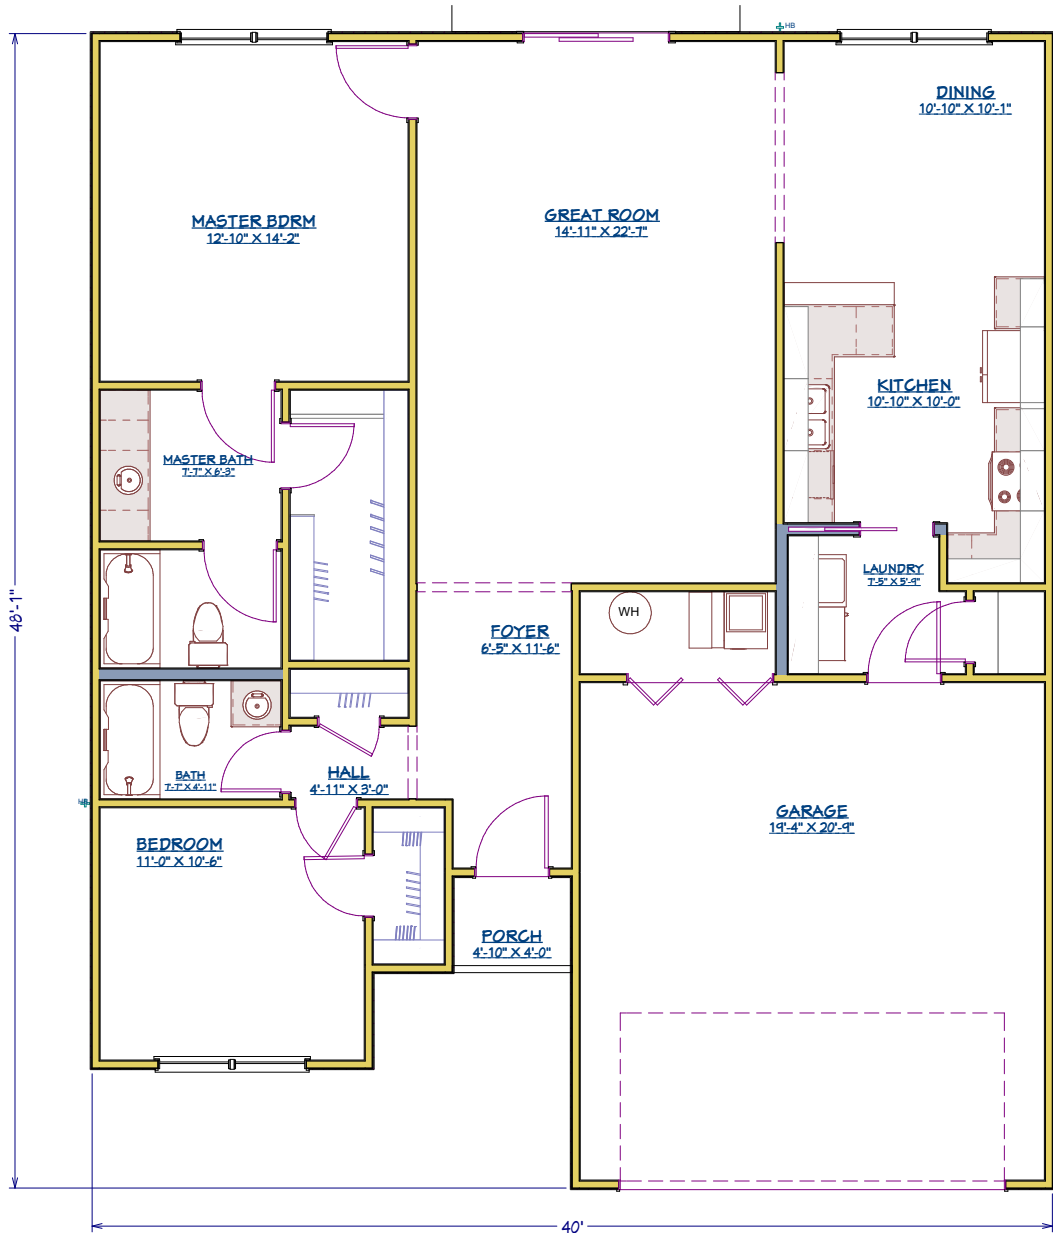

DOUBLE EAGLE SINGLE FAMILY

1313 SqFt Living
456 SqFt Garage

PO Box 549, Decatur, IN 46733 260-724-9131

"Building Trust and Quality in Every Home"

<http://www.ideal-builders.com/>

© ALL RIGHTS RESERVED