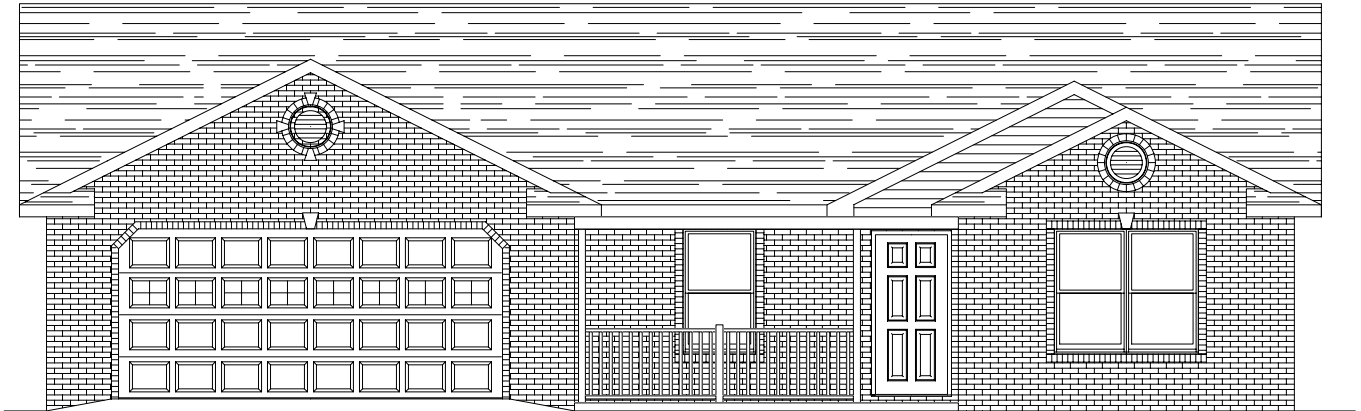

  
**IDEAL**  
BUILDERS  
CHARLESTON II  
(DOUBLE GABLE OPTION)

**ELEVATION "C"**

(ELEVATION SHOWN WITH UPGRADED OPTIONS OF  
DOUBLE GABLE OVER FRONT BEDROOM,  
KEYSTONES, AND GARAGE DOOR WINDOWS)

**ELEVATION "D"**

(ELEVATION SHOWN WITH UPGRADED OPTIONS OF  
DOUBLE GABLE OVER FRONT BEDROOM,  
KEYSTONES, AND GARAGE DOOR WINDOWS)

PO Box 549, Decatur, IN 46733 260-724-9131

*"Building Trust and Quality in Every Home"*