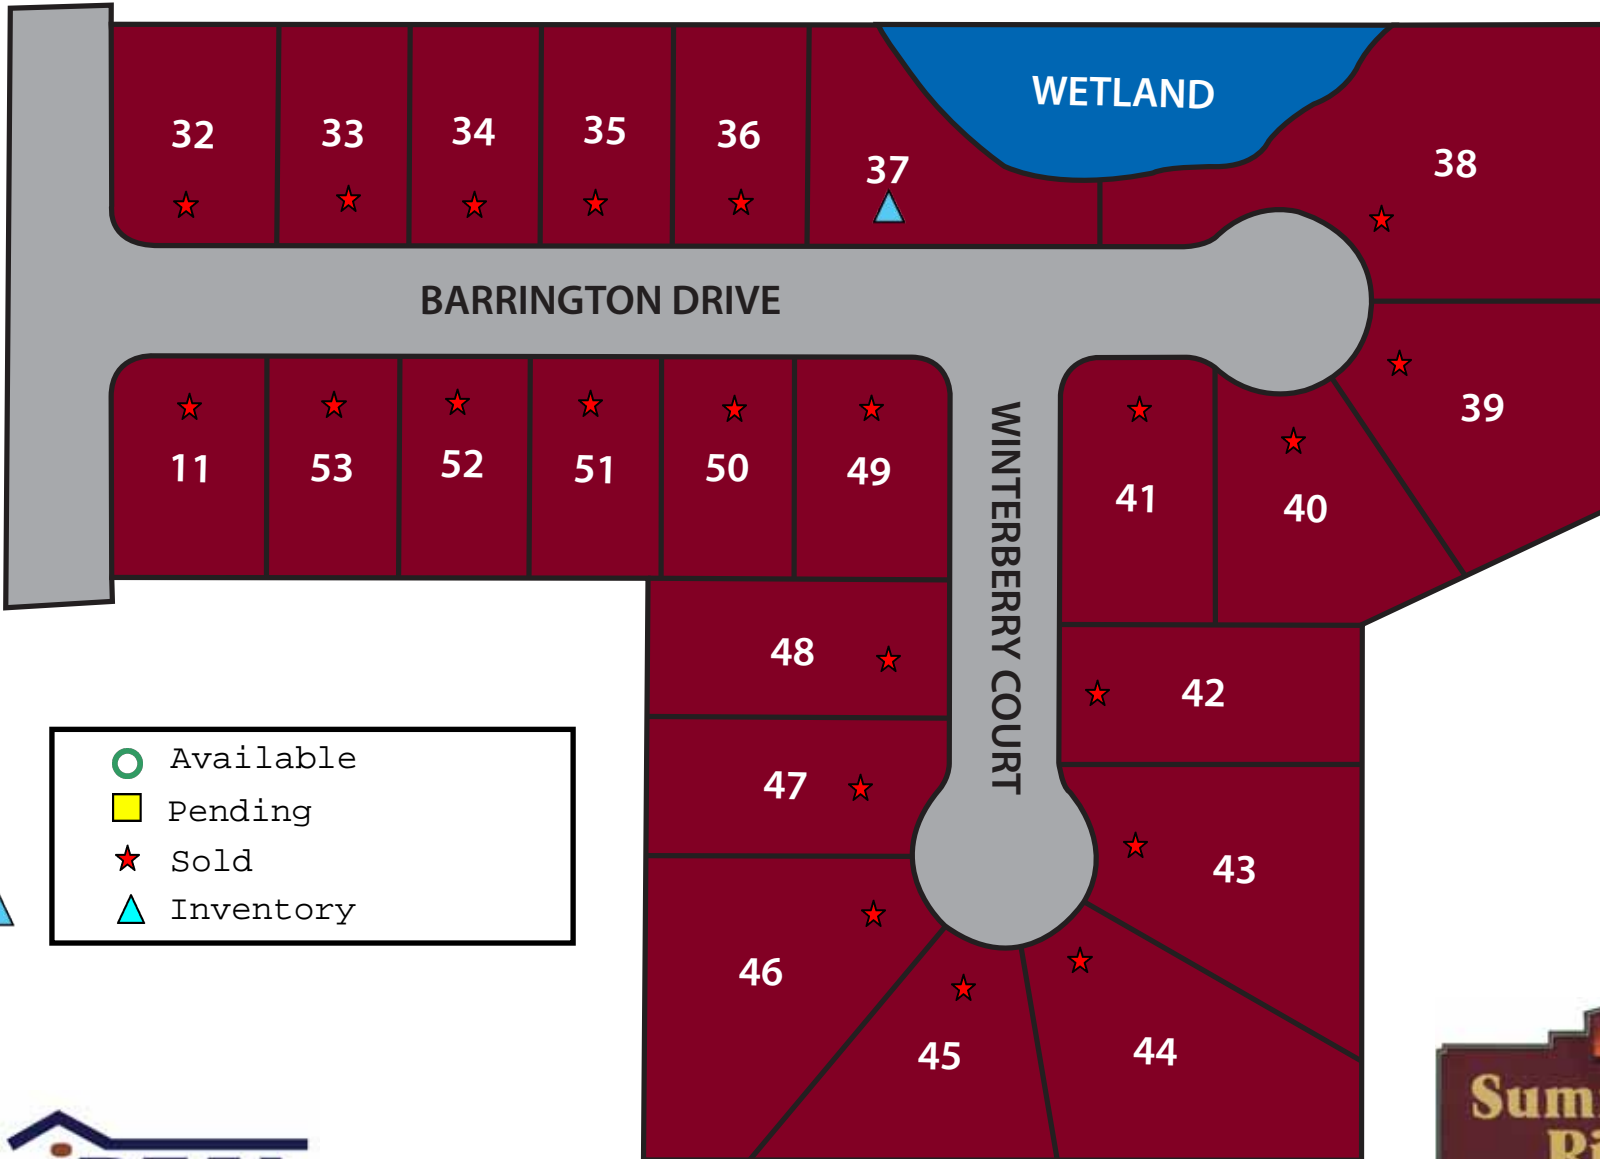

Summerset Ridge - Section 2

Auburn, Indiana

Legend:

- Available (Green circle)
- Pending (Yellow square)
- Sold (Red star)
- Inventory (Blue triangle)