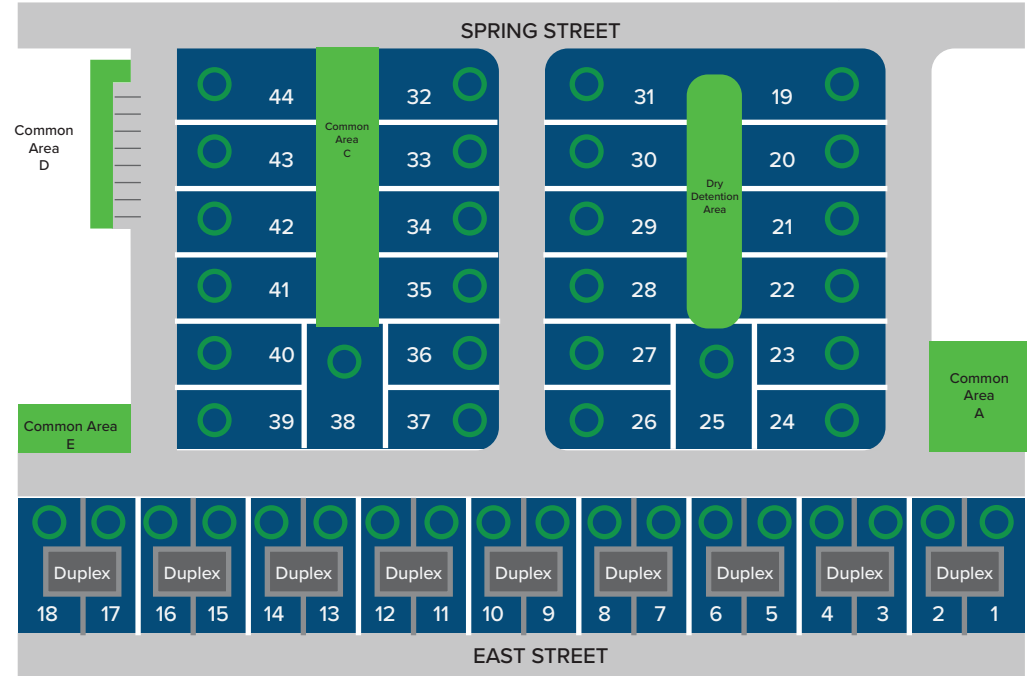

1<sup>ST</sup> FLOOR

2<sup>ND</sup> FLOOR

For illustration purposes only.

## PRICING STARTS AT:

FRONT VIEW

REAR VIEW

	Available
	Pending
	Sold
	Inventory

522 S. 13th St. Decatur, IN | [www.Ideal-Builders.com](http://www.Ideal-Builders.com)