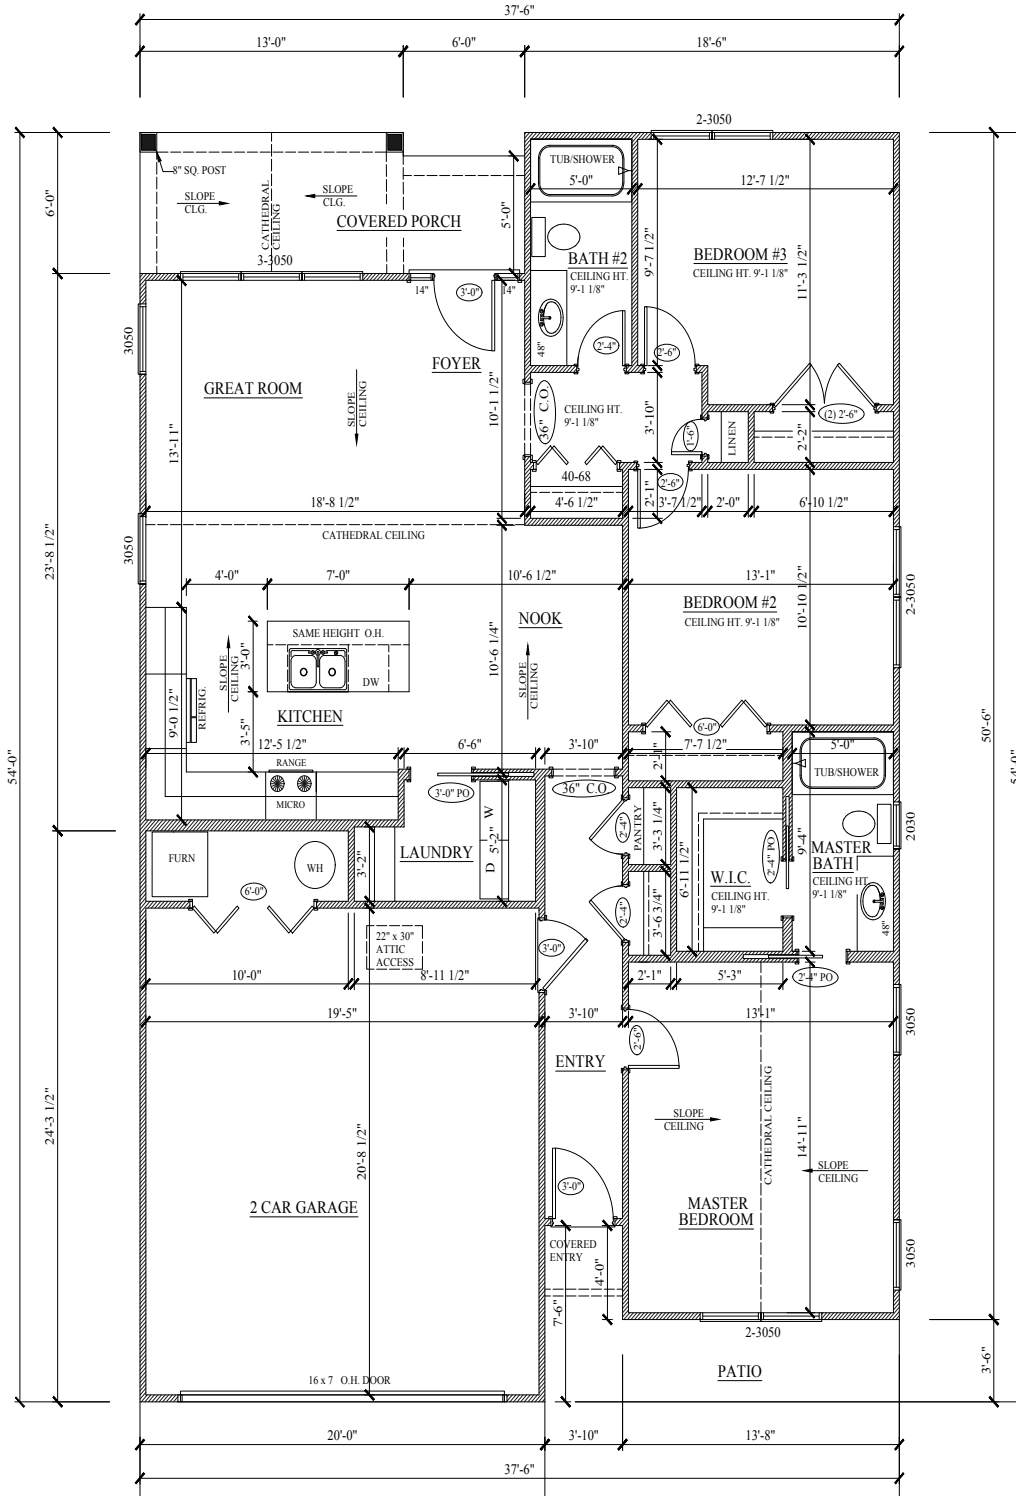

LEGACY HEIGHTS

Wabash, IN
Ranch Floor plan

Brenda Williams
260-358-6412
C21brenda@yahoo.com

Chelsea Johnson
260-224-9185
C21Chelsea@yahoo.com

We are an equal opportunity provider.

Price starting at: \$239,946- Not including lot.

LEGACY HEIGHTS

Wabash, IN
Ranch Floor plan

1,384 Square Feet

(Some upgrades shown are optional and not included in base price of home.)

LEGACY HEIGHTS

Wabash, IN
Ranch Floor plan

Front Elevation

Rear Elevation