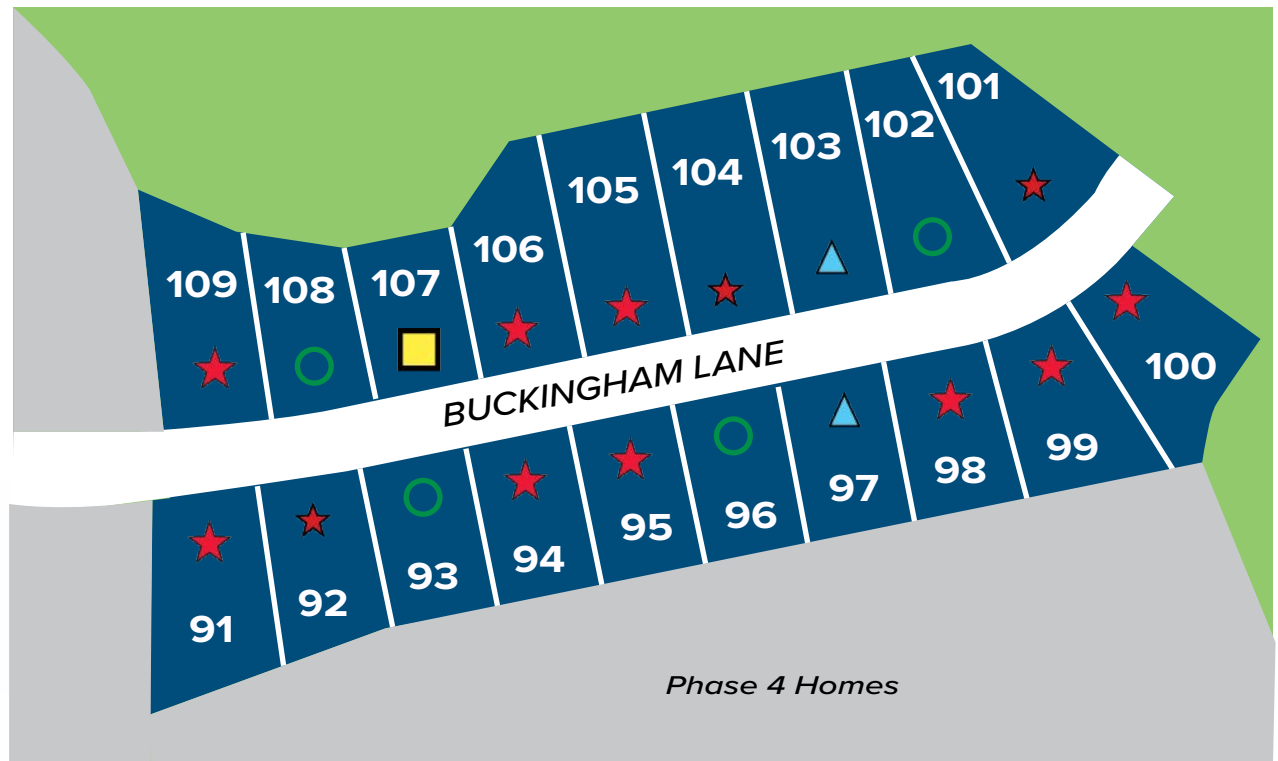

CROWN HILL FARM

Section 5
Huntington, IN

| | |
|--|-----------|
| | Available |
| | Pending |
| | Sold |
| | Inventory |

Ideal Affiliated Agent

Brenda Williams
Phone: 260-358-6412
Cell: 260-358-6412

Phase 4 Homes