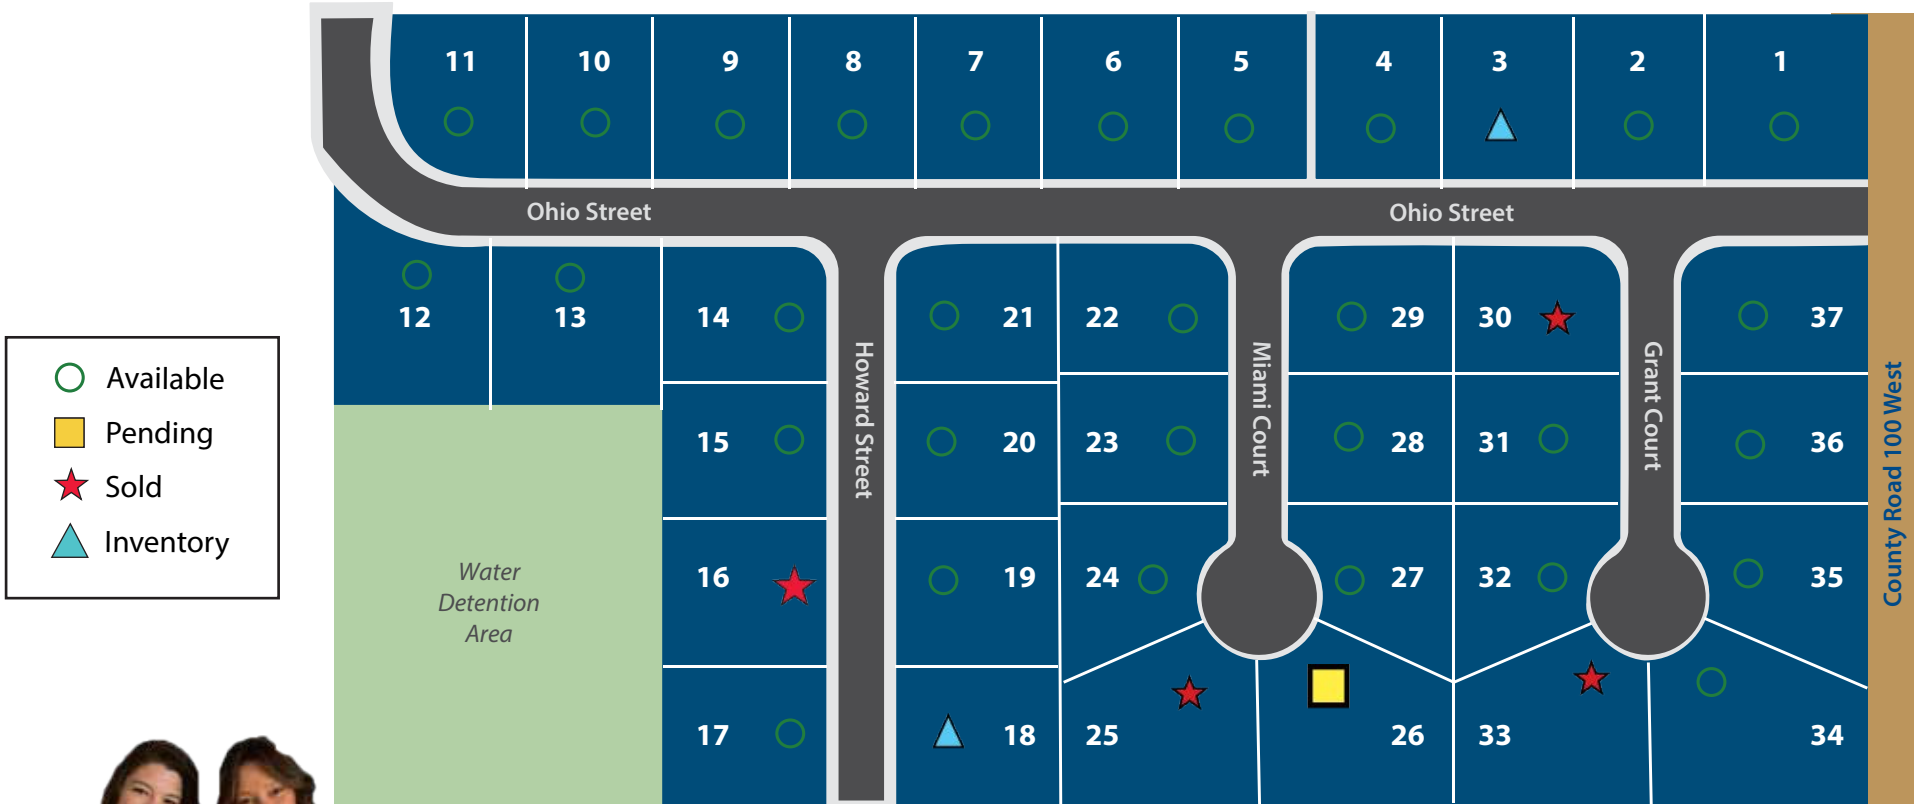

BORDERMEN CROSSING

Converse, IN

Chealsea Johnson
Brenda Williams

| 260-224-9185 | C21chelsea@yahoo.com
| 260-358-6412 | C21brenda@yahoo.com

522 S. 13th St. Decatur, IN | www.Ideal-Builders.com