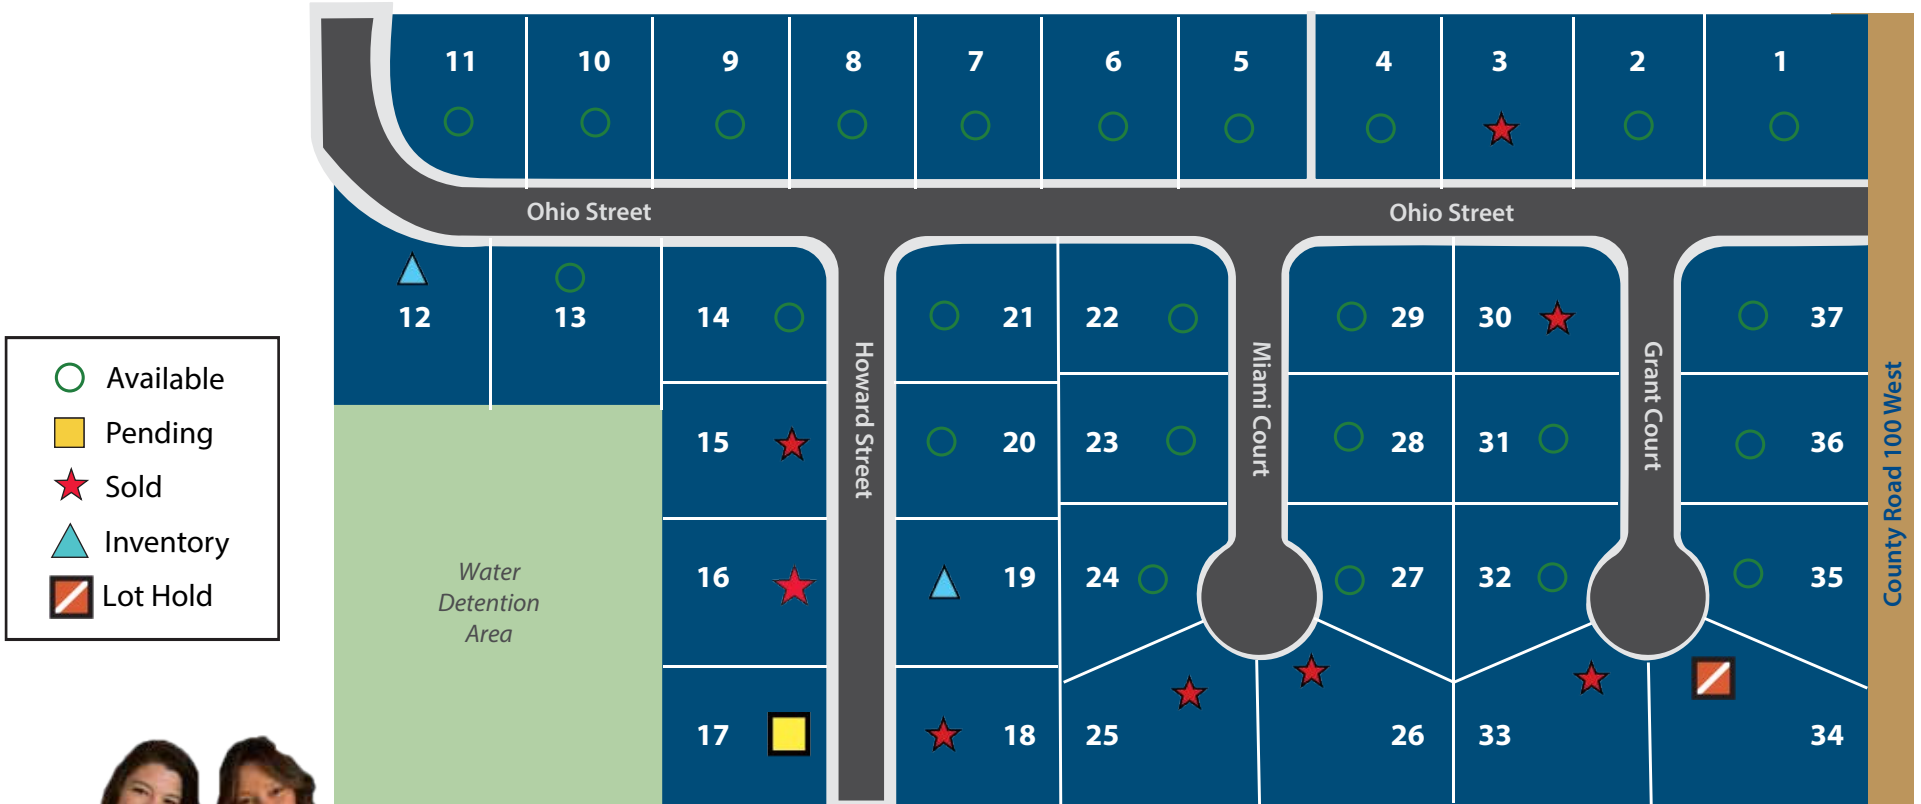

BORDERMEN CROSSING

Converse, IN

Chealsea Johnson
Brenda Williams

| 260-224-9185 | C21chelsea@yahoo.com
 | 260-358-6412 | C21brenda@yahoo.com

522 S. 13th St. Decatur, IN | www.Ideal-Builders.com