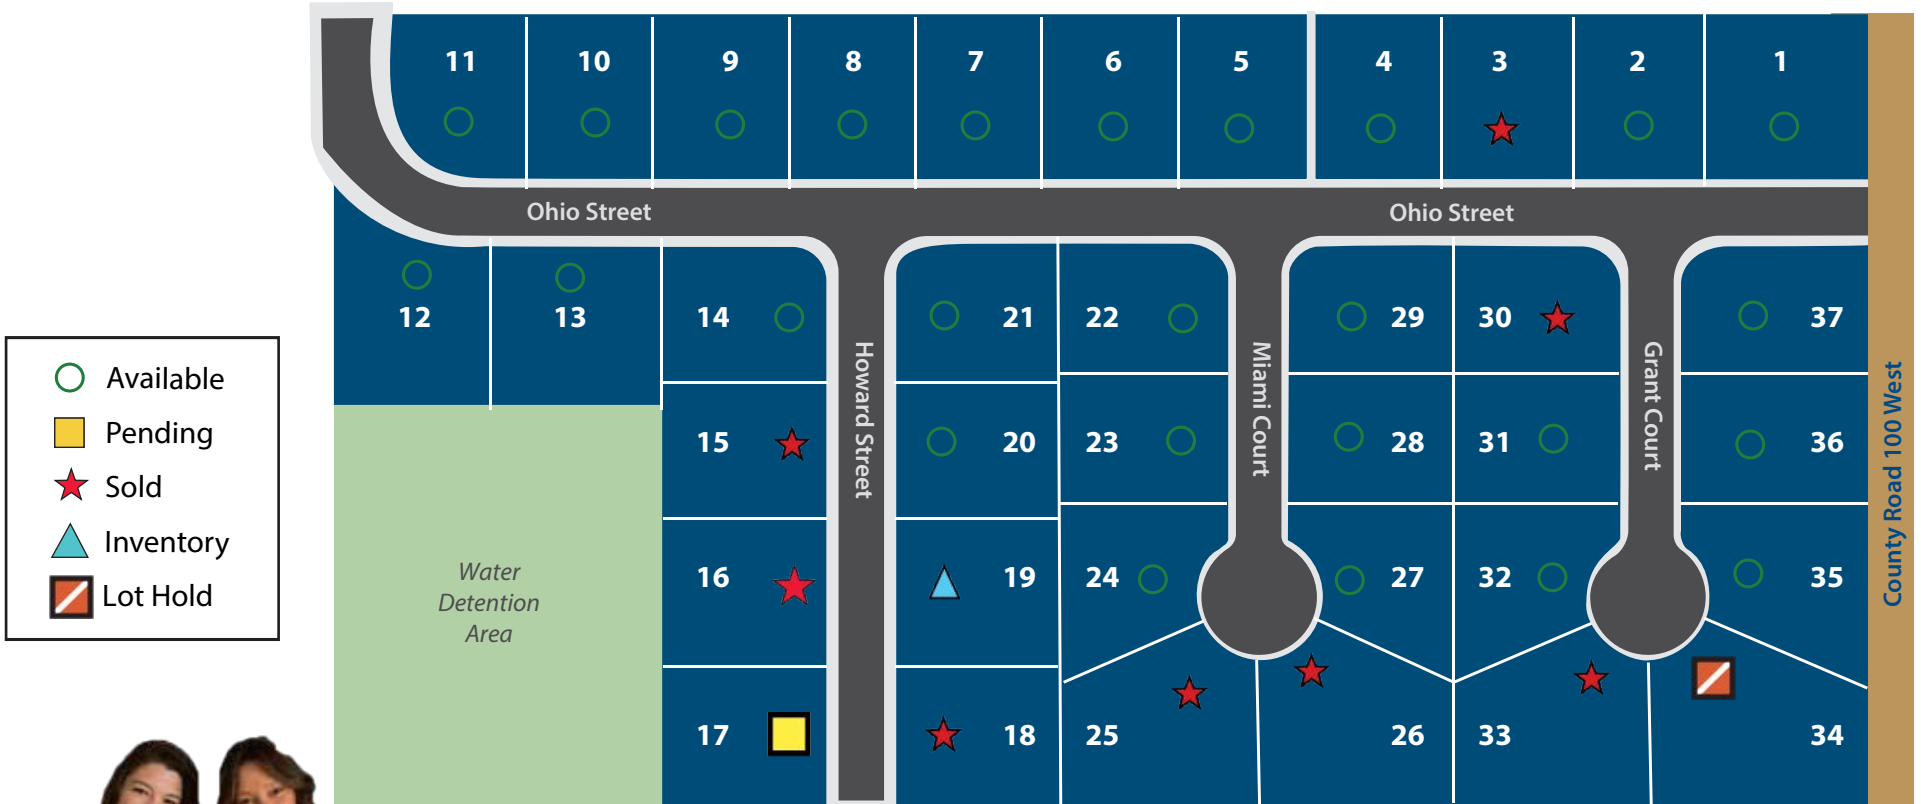

BORDERMEN CROSSING

Converse, IN

Chealsea Johnson
Brenda Williams

| 260-224-9185 | C21chelsea@yahoo.com
| 260-358-6412 | C21brenda@yahoo.com

522 S. 13th St. Decatur, IN | www.Ideal-Builders.com