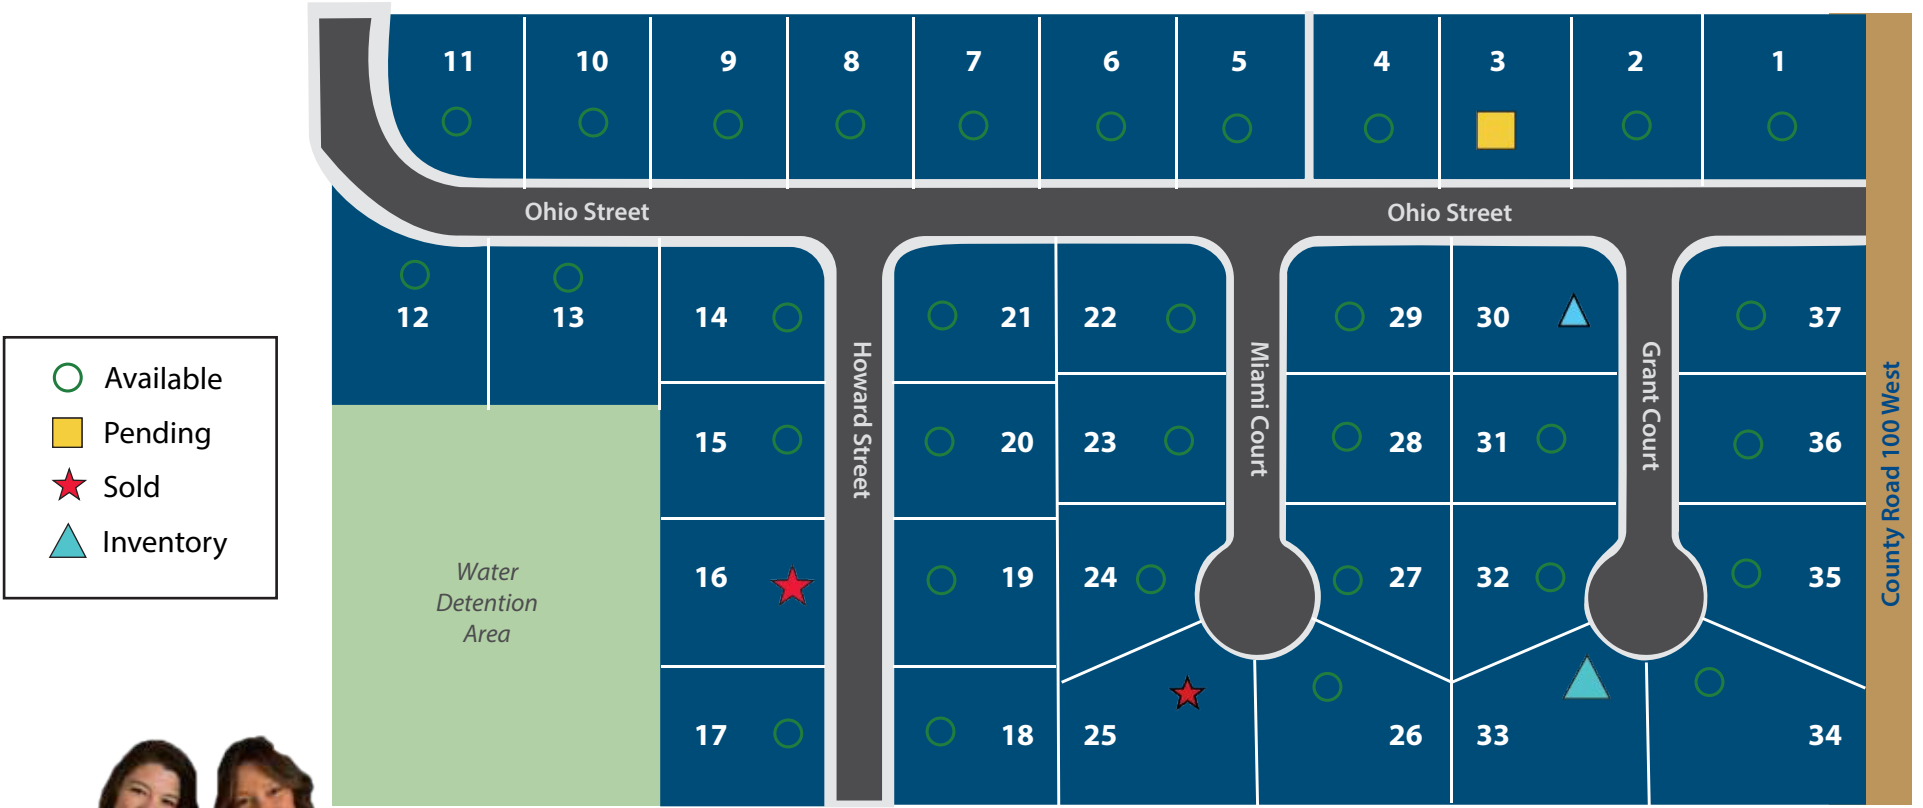

BORDERMEN CROSSING

Converse, IN

Chealsea Johnson
Brenda Williams

| 260-224-9185 | C21chelsea@yahoo.com
 | 260-358-6412 | C21brenda@yahoo.com