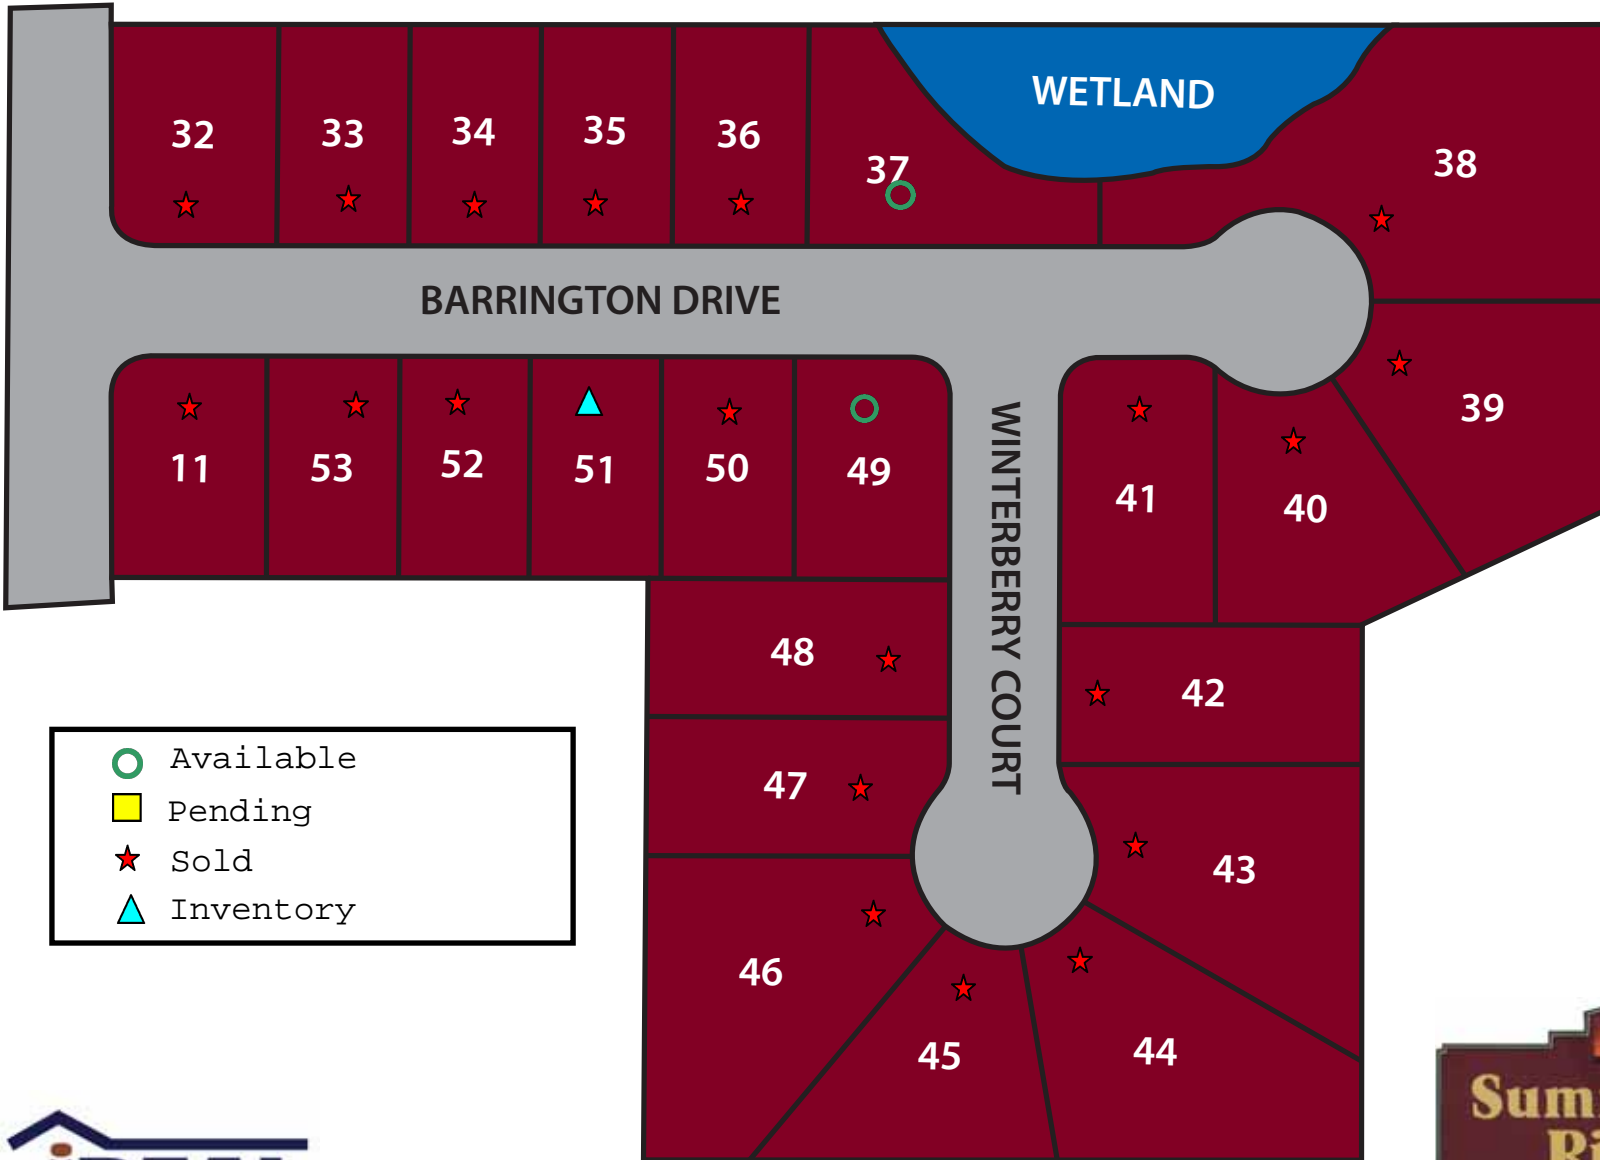

# Summerset Ridge - Section 2

Auburn, Indiana

Legend:

- Available
- Pending
- ★ Sold
- ▲ Inventory