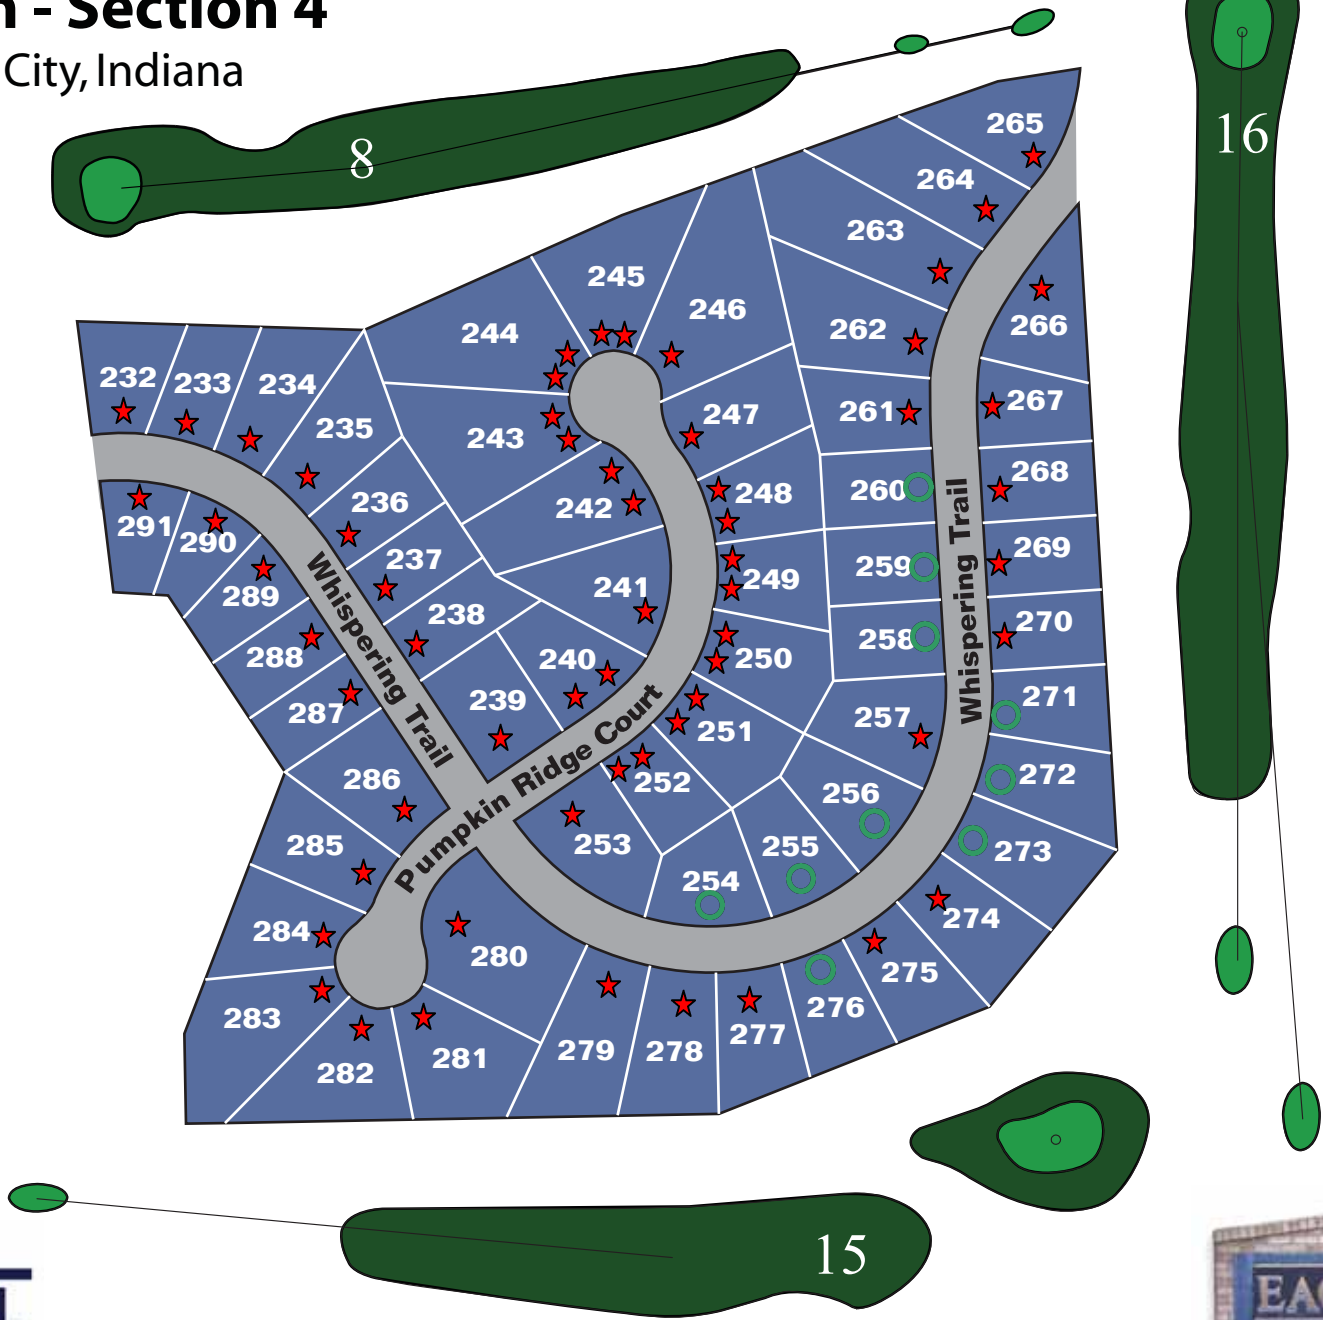

Eagle Glen - Section 4

Columbia City, Indiana

	Available
	Pending
	Sold
	Inventory